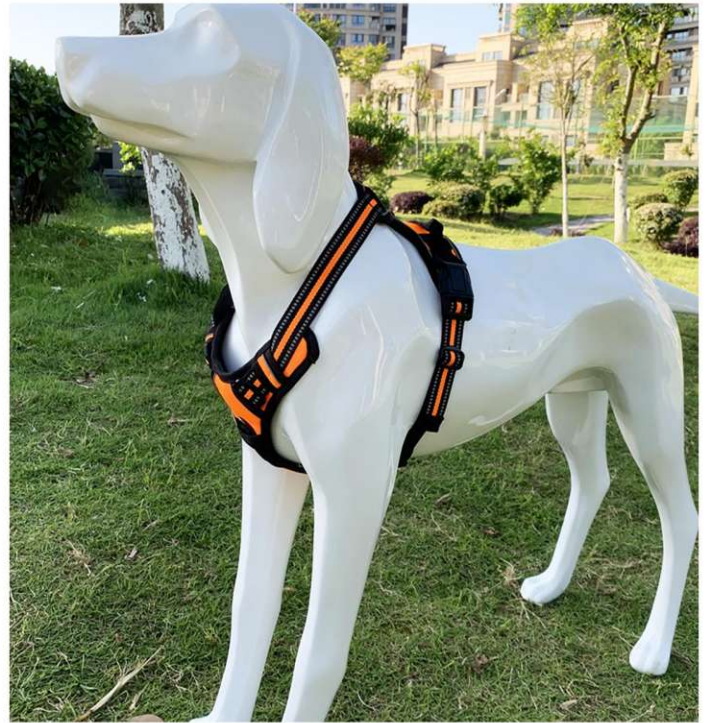

PET HARNESS

Pet Harness is a great option for taking pets who like to pull on a walk and can be helpful for training. They not only help prevent an excited walker from straining their neck by spreading the load over your pet's shoulder and chest instead but also give you a much better angle and more control. Our pet harnesses are pretty stylish, and available in many different colors, textures and sizes. They can be suitable for every breed of pets. A well-fit harness should be comfortable enough on your pet's shoulders and chest to be worn for hours.

Features :

- High quality padded materials, soft and breathable
- Adjustable size to provide perfect fit
- Varieties of stylish designs for your choose
- Sturdy construction for maximum safety
- Easy to wear and put off

PH-7207

Size: S: Bust: 26-29cm, Cord length: 150cm
M: Bust: 33-36cm, Cord length: 150cm
L: Bust: 37-40cm, Cord length: 150cm
XL: Bust: 45-48cm, Cord Length: 150cm
other customized sizes.

PH-7208

Size: S: Bust: 29-40cm, Neck: 28cm, Collar: 22-35cm, Cord Length: 150cm, Storage Bag: 11X5X5cm
 M: Bust: 36-46cm, Neck: 31cm, Collar: 26-42cm, Cord Length: 150cm, Storage Bag: 11X5X5cm
 L: Bust: 41-52cm, Neck: 36cm, Collar: 29-47cm, Cord Length: 150cm, Storage Bag: 11X5X5cm
 XL: Bust: 46-62cm, Neck: 45cm, Collar: 32-51cm, Cord Length: 150cm, Storage Bag: 11X5X5cm
other customized sizes.