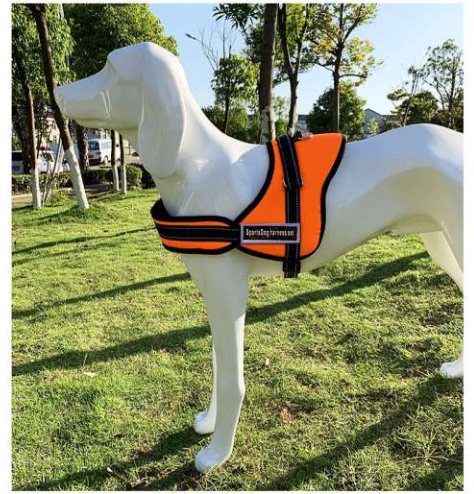

PH-7211
Size: S: Bust: 52-65cm M: Bust: 62-75cm
L: Bust: 65-82cm XL: Bust: 75-100cm
other customized sizes.