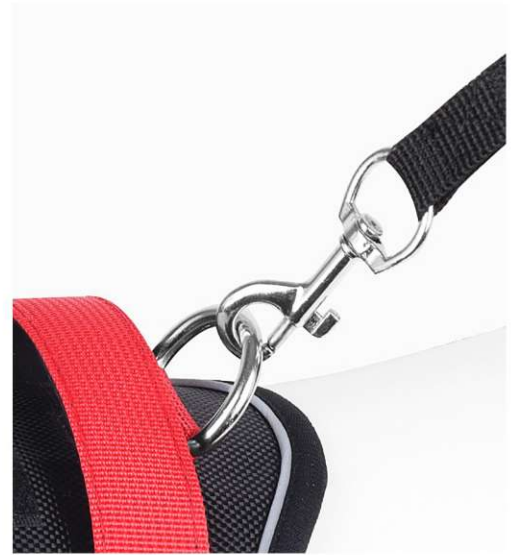

PET HARNESS

Pet Harness is a great option for taking pets who like to pull on a walk and can be helpful for training. They not only help prevent an excited walker from straining their neck by spreading the load over your pet's shoulder and chest instead but also give you a much better angle and more control. Our pet harnesses are pretty stylish, and available in many different colors, textures and sizes. They can be suitable for every breed of pets. A well-fit harness should be comfortable enough on your pet's shoulders and chest to be worn for hours.

Features :

- High quality padded materials, soft and breathable
- Adjustable size to provide perfect fit
- Varieties of stylish designs for your choose
- Sturdy construction for maximum safety
- Easy to wear and put off

Front

Back

PH-7201

Size: S: Bust: 52-70cm, Neck: 46-56cm
M: Bust: 60-80cm, Neck: 50-68cm
L: Bust: 72-100cm, Neck: 62-80cm
other customized sizes.

PH-7202

Size: S: Bust: 32-40cm, Neck: 27-30cm
M: Bust: 37-45cm, Neck: 29-32cm
L: Bust: 40-50cm, Neck: 33-37cm
XL: Bust: 42-55cm, Neck: 38-43cm
other customized sizes.

PH-7203

Size: XS: Bust: 25-26cm, Neck: 19cm
S: Bust: 27-31cm, Neck: 22cm
M: Bust: 32-36cm, Neck: 24cm
L: Bust: 37-41cm, Neck: 27cm
other customized sizes.

PH-7204

Size: S: Bust: 36-50cm, Neck: 36-46cm
M: Bust: 46-63cm, Neck: 44-54cm
L: Bust: 54-71cm, Neck: 47-64cm
XL: Bust: 68-93cm, Neck: 60-79cm
other customized sizes.